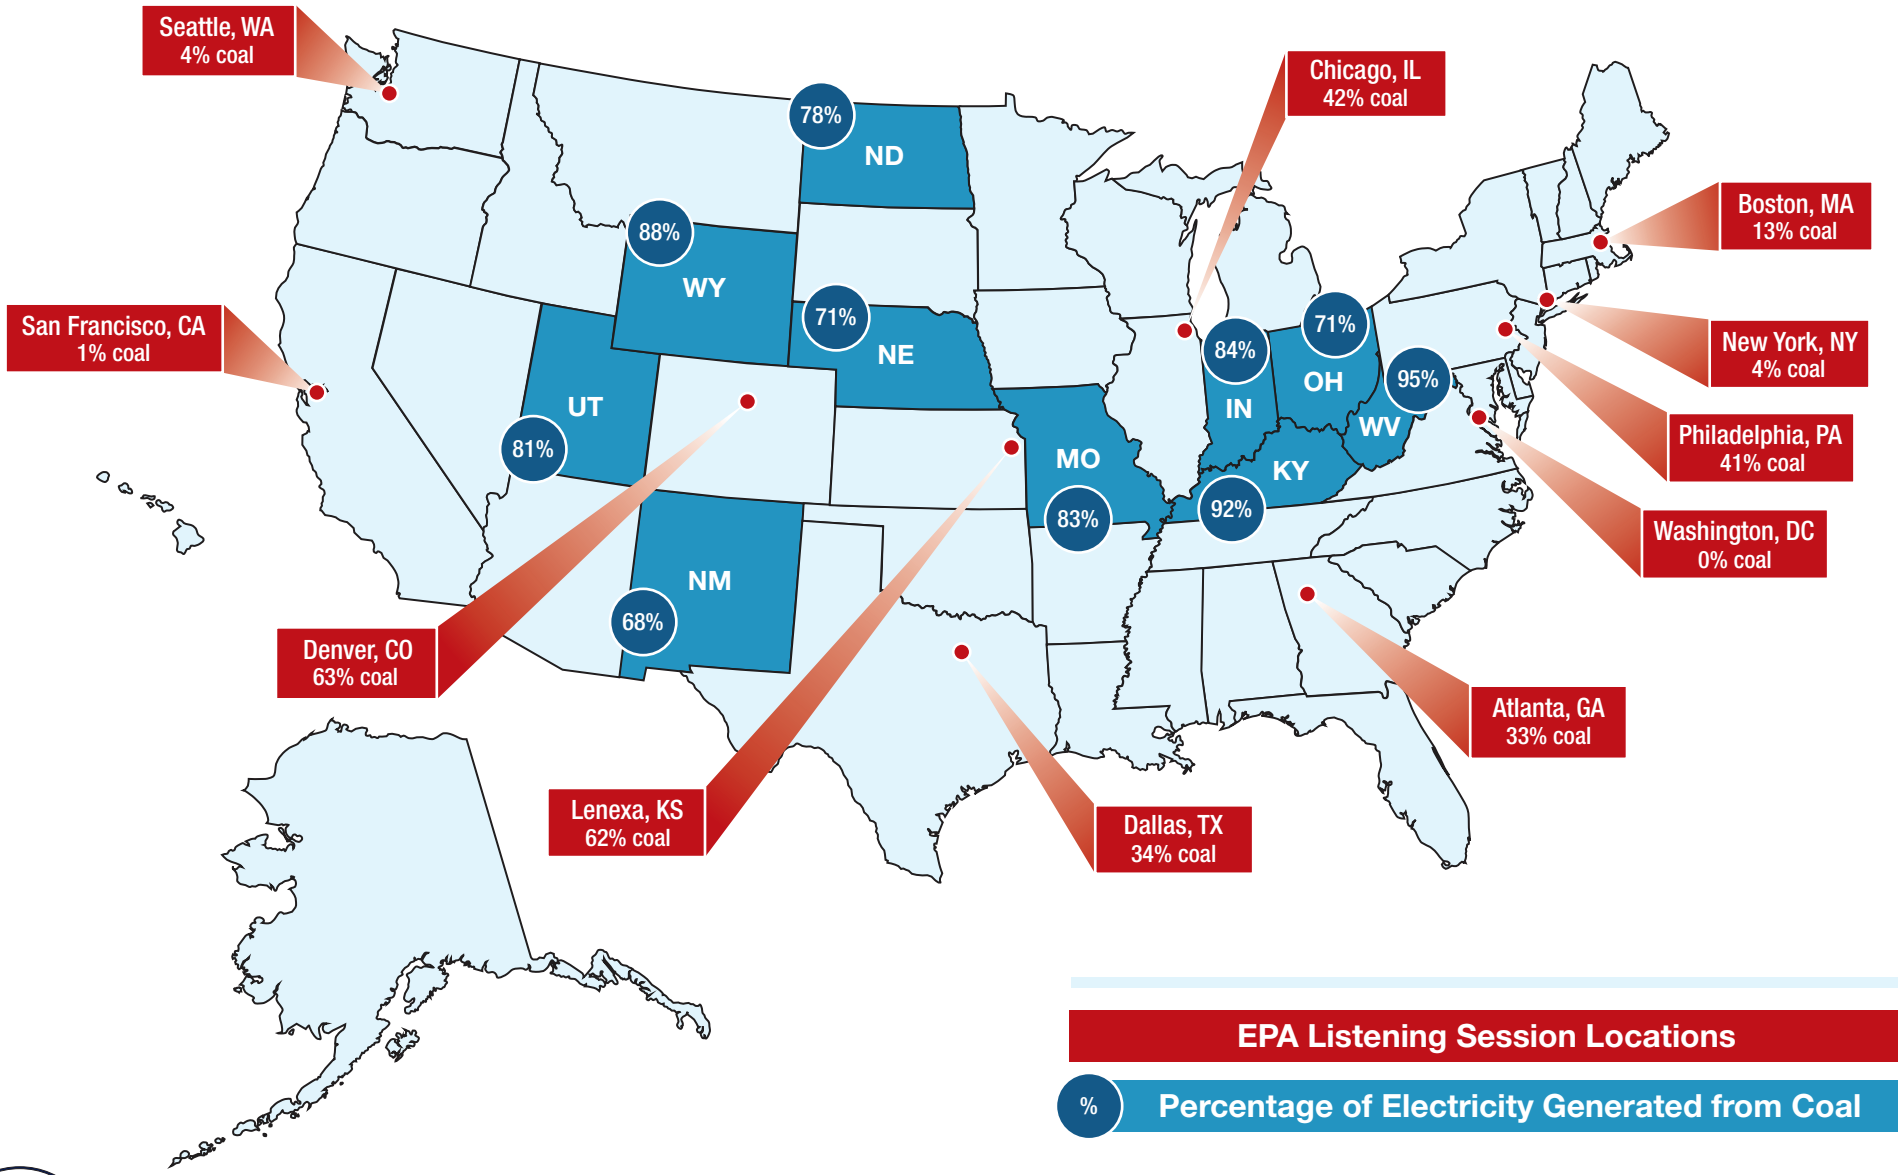

EPA OUTREACH IGNORES TOP COAL STATES

INSTITUTE FOR 21ST CENTURY ENERGY
U.S. CHAMBER OF COMMERCE

Sources: U.S. Energy Information Administration: *Electric Power Monthly* data January – July 2013.