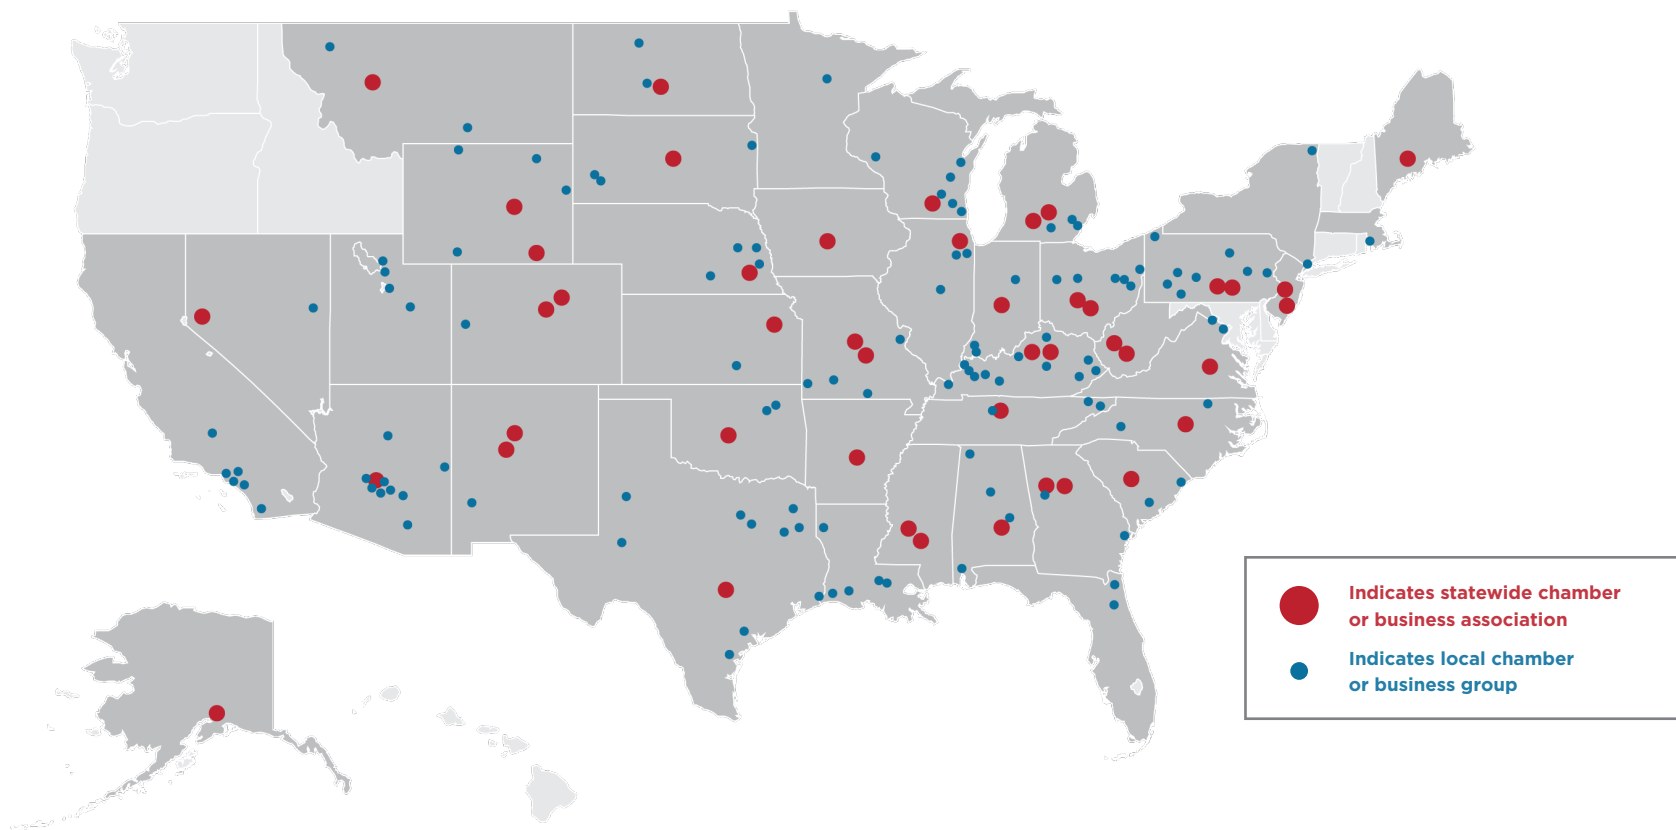

# UNPRECEDENTED OPPOSITION

Businesses Across America are Uniting to  EPA's Costly Power Plan

**166** state and local chambers of commerce and business associations from **40** states have filed a brief in support of the lawsuit to overturn EPA's Costly Power Plan. They add their support to an already massive coalition of **nearly 160 challengers suing EPA, including 27 states, the U.S. Chamber of Commerce, and a host of other business, labor and consumer groups.**